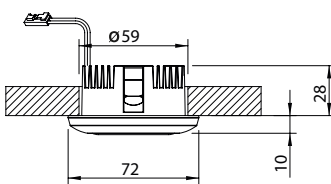

LED-Einbauleuchten | Niedervolt | 3,7 Watt
LED recessed lights | low-voltage | 3.7 watt
Lampes LED encastrées | basse tension | 3,7 watts
LED-inbouwspots | laagspanning | 3,7 watt

Downlight-Quadro