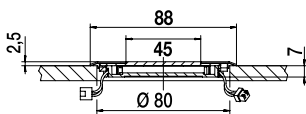

LED-Einbauleuchten | Niedervolt | 0,4 Watt
LED recessed lights | low-voltage | 0.4 watt
Lampes LED encastrées | basse tension | 0,4 watts
LED-inbouwspots | laagspanning | 0,4 watt

Flat-Quadro