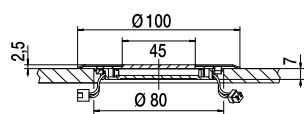

LED-Einbauleuchten | Niedervolt | 0,4 Watt
LED recessed lights | low-voltage | 0.4 watt
Lampes LED encastrées | basse tension | 0,4 watts
LED-inbouwspots | laagspanning | 0,4 watt

Flat-Punto