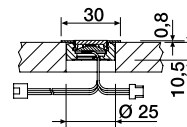

LED-Einbauleuchten | Niedervolt | 0,4 Watt
LED recessed lights | low-voltage | 0.4 watt
Lampes LED encastrées | basse tension | 0,4 watts
LED-inbouwspots | laagspanning | 0,4 watt

Flat-Mini