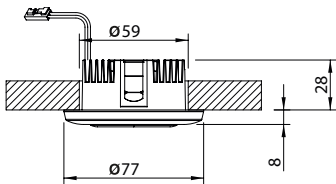

LED-Einbauleuchten | Niedervolt | 3,7 Watt
LED recessed lights | low-voltage | 3.7 watt
Lampes LED encastrées | basse tension | 3,7 watts
LED-inbouwspots | laagspanning | 3,7 watt

Downlight