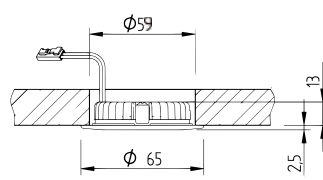

Downlight Big Shot

LED-Einbauleuchten | Niedervolt | 7,5 Watt
LED recessed lights | low-voltage | 7.5 watt
Lampes LED encastrées | basse tension | 7,5 watts
LED-inbouwspots | laagspanning | 7,5 watt

Downlight Big Shot-Quadro