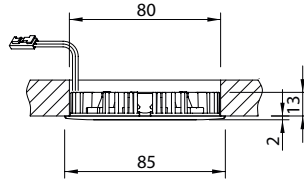

Licht Querschnittzeichnungen

Lighting – cross-section drawings | Luminaires – dessins de coupes à travers | Verlichting – doorsnede tekenings

LED-Einbauleuchten | Niedervolt | 7,5 Watt
LED recessed lights | low-voltage | 7.5 watt
Lampes LED encastrées | basse tension | 7,5 watts
LED-inbouwspots | laagspanning | 7,5 watt

Downlight Big Shot

LED-Einbauleuchten | Niedervolt | 7,5 Watt
LED recessed lights | low-voltage | 7.5 watt
Lampes LED encastrées | basse tension | 7,5 watts
LED-inbouwspots | laagspanning | 7,5 watt

Downlight Big Shot-Quadro