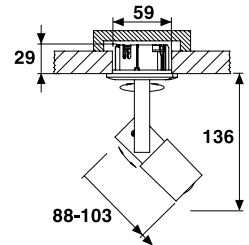

LED-Anbauleuchten | Niedervolt | 5 Watt
LED attachment lights | low-voltage | 5 watt
Lampes incorporées LED | basse tension | 5 watts
LED-opbouwspots | laagspanning | 5 watt

Apollo-Quadro