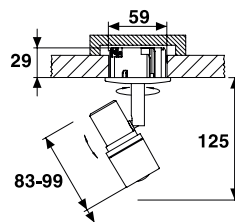

LED-Anbauleuchten | Niedervolt | 5 Watt
LED attachment lights | low-voltage | 5 watt
Lampes incorporées LED | basse tension | 5 watts
LED-opbouwspots | laagspanning | 5 watt

Apollo