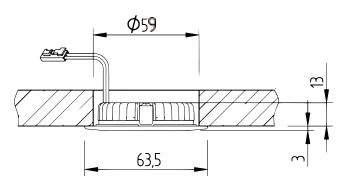

LED-Einbauleuchten | Niedervolt | 3,4 Watt
LED recessed lights | low-voltage | 3.4 watt
Lampes LED encastrées | basse tension | 3,4 watts
LED-inbouwspots | laagspanning | 3,4 watt

Downlight Shot-Quadro