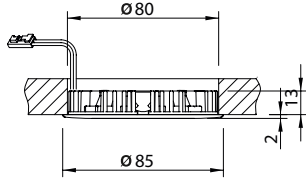

Licht Querschnittzeichnungen

Lighting – cross-section drawings | Luminaires – dessins de coupes à travers | Verlichting – doorsnede tekenings

LED-Einbauleuchten | Niedervolt | 7,5 Watt
LED recessed lights | low-voltage | 7.5 watt
Lampes LED encastrées | basse tension | 7,5 watts
LED-inbouwspots | laagspanning | 7,5 watt

Downlight Big Shot

LED-Einbauleuchten | Niedervolt | 7,5 Watt
LED recessed lights | low-voltage | 7.5 watt
Lampes LED encastrées | basse tension | 7,5 watts
LED-inbouwspots | laagspanning | 7,5 watt

Downlight Big Shot-Quadro