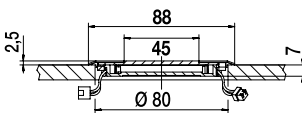

LED-Einbauleuchten / Niedervolt / 0,4 Watt
LED recessed lights / low-voltage / 0,4 watt
Lampes LED encastrées / basse tension / 0,4 watts
LED-Inbouwspots / laagspanning / 0,4 watt

Flat-Quadro