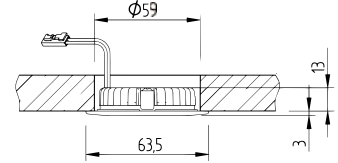

LED-Einbauleuchten / Niedervolt / 3,4 Watt
LED recessed lights / low-voltage / 3,4 watt
Lampes LED encastrées / basse tension / 3,4 watts
LED-Inbouwspots / laagspanning / 3,4 watt

Downlight Shot-Quadro